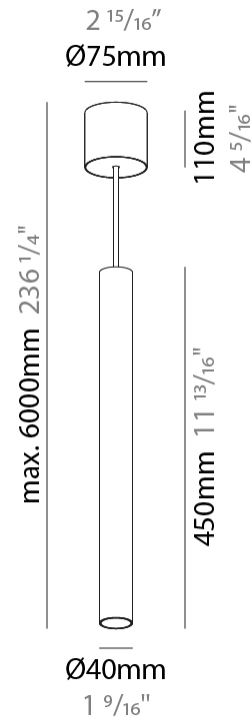

GENERAL

Series: Hangover
Subseries: Hangover Monopoint Surface Canopy
Brand: Prolicht
Division: Architectural
Mounting Type: Suspension
Mounting Location: Ceiling
Subcategory: Pendant

PHYSICAL

Shape: Cylinder
Diameter (mm): 40
Diameter (in): 1 9/16
Height (mm): 450
Height (in): 17 13/16
Max. Overall Height (mm): 2450
Max. Overall Height (in): 96 7/16
Light Distribution: Downlight
Diffuser: Shine Ring 0-6
Fixture Finish: SSR / BKV / CWI / CRY / HAB / LAG / UFT / ITA / RUA / RUR / MIC / FTG / MYG / TWT / LOD / PUS / FRO / FUP / KIA / POP / BLS / SPG / MEY / GOH / GUM / CHC / COM / ABZ / JAG / OBR / MOS / ROR
Fixture Material: Aluminum
Cable Details: 2000mm / 6000mm Cable in White / Black / Orange / Red

ELECTRICAL

Lamp Type: LED (Zhaga Standard)
Input Wattage (W): 10.9
Total Output Wattage (W): 9
Dimming: Non-Dimmable
Driver Included: Yes
Driver Location: Integrated
Driver Type: Constant Current
Driver Class: Class 2
Housing: ENCP3
Input Voltage (V): 120
Constant Current (mA): 500
Upon Request: Remote: 0-10Vdc dimming / Phase dimming 120Vac

LED

Number of LEDs: 1
Color Temperature (°K): 2700 / 3000 / 4000
Max. Delivered Lumen (lm): 842
CRI: >90 CRI
Efficiency (%): 86
Lamp Life (hrs): 50000
Upon Request: ***3500K available in minimum quantities (larger quantities upon request)

OPTICAL

Reflector: 40 / 50

RATINGS AND CERTIFICATIONS

Certified By: Certified for North American Standards
IP rating: IP20