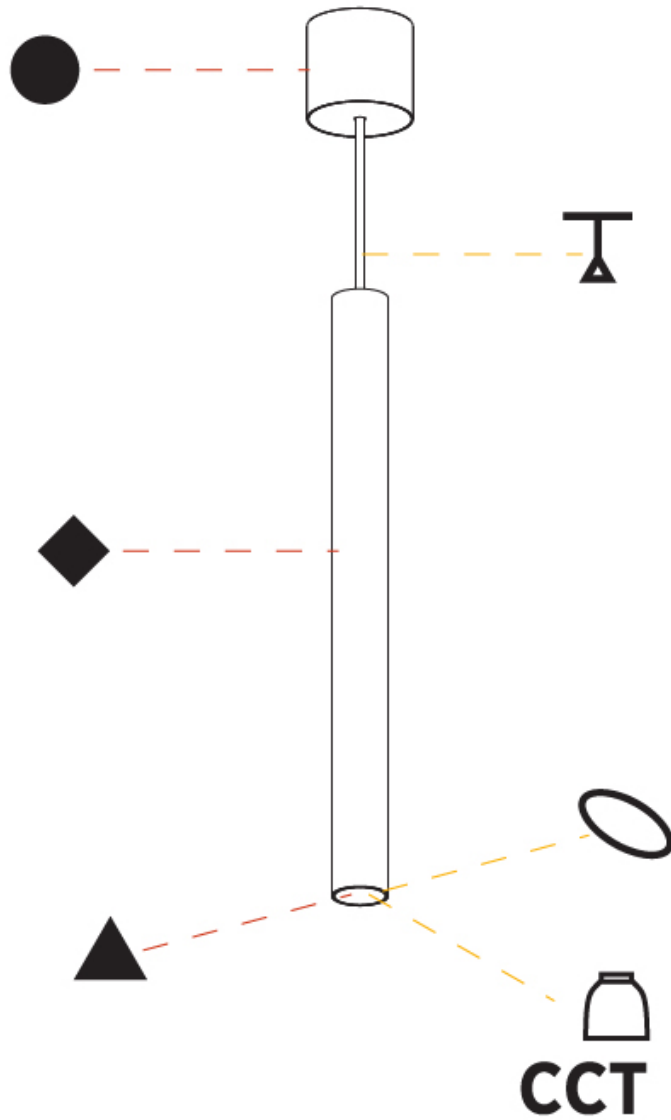

HANGOVER MONOPOINT SURFACE CANOPY SUSPENSION

A300155-

PROJECT	_____
TYPE	_____
SPECIFIER	_____
QUANTITY	_____
DATE	_____

A