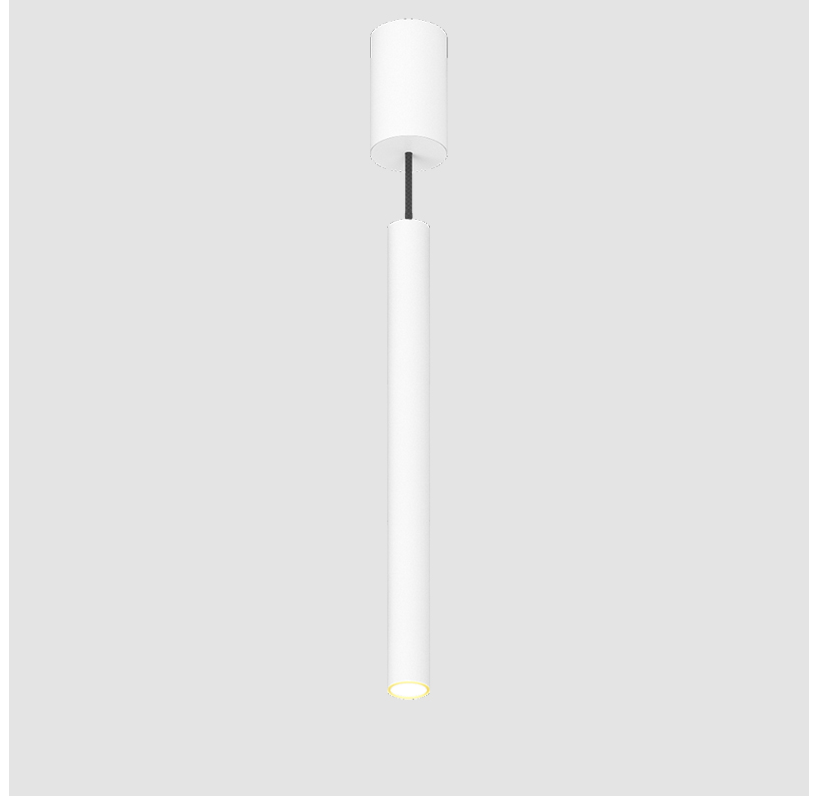

GENERAL

Series: Hangover
Subseries: Hangover Monopoint Surface Canopy
Brand: Prolicht
Division: Architectural
Mounting Type: Suspension
Mounting Location: Ceiling
Subcategory: Pendant

PHYSICAL

Shape: Cylinder
Diameter (mm): 40
Diameter (in): 1 9/16
Height (mm): 450
Height (in): 17 13/16
Max. Overall Height (mm): 2450
Max. Overall Height (in): 96 7/16
Light Distribution: Downlight
Diffuser: Shine Ring 0-6
Fixture Finish: SSR / BKV / CWI / CRY / HAB / LAG / UFT / ITA / RUA / RUR / MIC / FTG / MYG / TWT / LOD / PUS / FRO / FUP / KIA / POP / BLS / SPG / MEY / GOH / GUM / CHC / COM / ABZ / JAG / OBR / MOS / ROR
Fixture Material: Aluminum
Cable Details: 2000mm / 6000mm Cable in White / Black / Orange / Red

ELECTRICAL

Lamp Type: LED (Zhaga Standard)
Input Wattage (W): 10.9
Total Output Wattage (W): 9
Dimming: Non-Dimmable
Driver Included: Yes
Driver Location: Integrated
Driver Type: Constant Current
Driver Class: Class 2
Housing: ENCP3
Input Voltage (V): 120
Constant Current (mA): 500
Upon Request: Remote: 0-10Vdc dimming / Phase dimming 120Vac

LED

Number of LEDs: 1
Color Temperature (°K): 2700 / 3000 / 4000
Max. Delivered Lumen (lm): 842
CRI: >90 CRI
Efficiency (%): 86
Lamp Life (hrs): 50000
Upon Request: ***3500K available in minimum quantities (larger quantities upon request)

OPTICAL

Reflector: 40 / 50

RATINGS AND CERTIFICATIONS

Certified By: Certified for North American Standards
IP rating: IP20